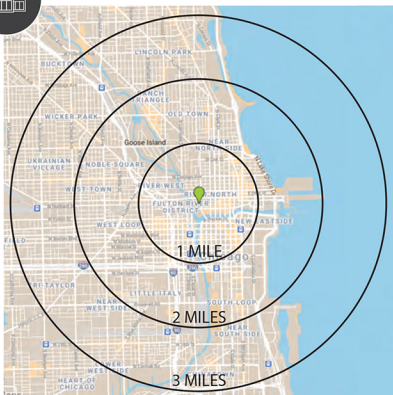

Kingsbury Center

354 W. Hubbard St., Chicago, IL

DEMOGRAPHICS: